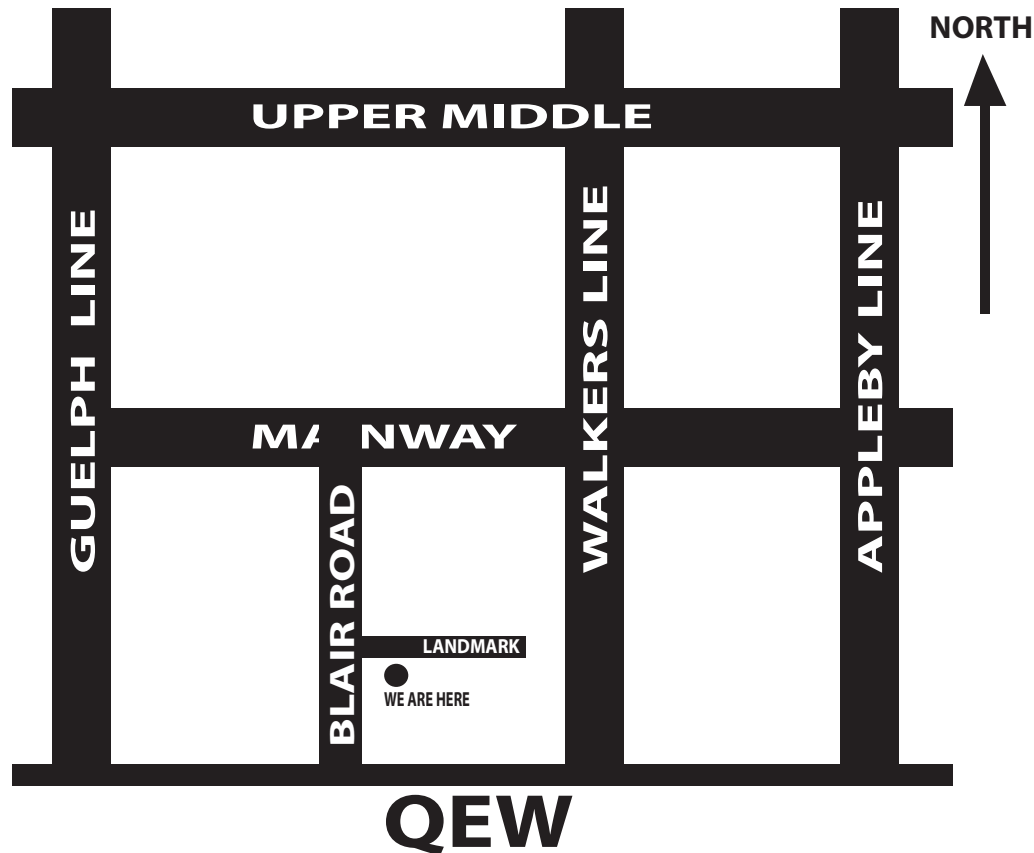

www.jimmyteespromo.COM

905 331 4833 PH  
905 331 4404 FAX  
905 580 3677 MOBILE

ORDER PICKUP AT JIMMY TEES

**PLEASE BRING**

**YOUR ORDER NUMBER**

**PHOTO ID**

**WEAR A FACE MASK**

**ADDRESS 3400 LANDMARK RD  
UNIT 3, BURLINGTON**

**PLEASE GO TO BACK DOCK #3**

**CALL 905-331-4833  
FOR PICKUP**

**APPLEBY LINE**

Thank You

The Jimmy Tees Team